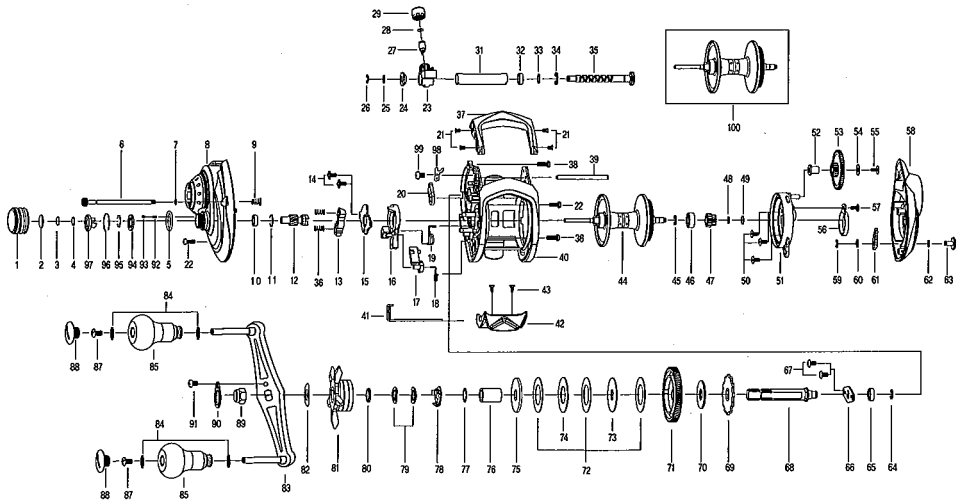

Leadership **WFT** for Success **BC KING**

Key No.	Part No.	Part Name	Key No.	Part No.	Part Name
1	5K209207	Tension Knob	51	5K217902	Spool Cover Assembly
2	6K177001	Washer	52	5K216001	Collar
3	6K164611	Washer	53	6K163501	Gear
4	5K027001	Washer	54	68924906	Washer
5	6K904901	O-Ring	55	6K787601	Tap Screw
6	5K214401	Thumb Screw	56	5K216101	Click Leaf Spring
7	6K204604	Washer	57	6K494001	Screw
8	5K217315	Gear Side Cover Assembly (One Way Clutch)	58	5K217703	Palm Side Cover Assembly
9	5K255501	Coil Spring	59	63205901	Retainer
10	6K304004	Ball Bearing	60	6K164404	Washer
11	6K170701	Ring	61	5K215601	Click Claw
12	5K258102	Pinion	62	6K148904	Washer
13	5K133401	Clutch	63	5K215701	Click Lever
14	6K723501	Screw	64	63201402	Retainer
15	5K212901	Cam Plate	65	6K170604	Ball Bearing
16	5K217101	Clutch Cam	66	5K213301	Bearing Plate
17	5K216901	Kick Lever	67	6K398603	Screw
18	5K217001	Spring	68	5K213202	Gear Metal
19	5K218101	Spring	69	5K213601	Ratchet
20	5K214502	Stopper Assembly	70	5K235101	Washer
21	6K314101	Screw	71	5K258002	Drive Gear
22	6K311306	Screw	72	5K238302	Washer-L
23	5K212201	Lever Wind Assembly	73	5K238501	Washer-D
24	5K028501	Bush	74	5K238401	Washer-A
25	6K161803	Washer	75	5K238601	Washer-D
26	63205901	Retainer	76	6K986718	Steve
27	6K256506	Lever Wind Pin	77	6K177302	Washer
28	6K148803	Washer	78	6K259201	Leaf Spring Assembly
29	6K704403	Lever Wind Nut	79	5K027201	Spring Washer
31	5K212101	Pipe	80	5K174201	Du-Washer
32	5K005901	Bush	81	5K240521	Star Drag Assembly
33	6E096503	Washer	82	5K199101	Washer
34	6K772101	Retainer	83	5K316002	Handle Arm Assembly
35	5K216301	Worm Shaft Assembly	84	5K129201	Washer
36	6K942501	Coil Spring	85	5K317401	Handle Knob Assembly
37	5K217202	Front Support	87	63511816	Screw
38	63511112	Screw	88	5K239408	Handle Knob Cap
39	5K212501	Pillar	89	5K181805	Nut
40	5K216717	Frame Assembly	90	5K005017	Retainer
41	5K213001	Clutch Link	91	63520408	Screw
42	5K212701	Thumb Bar	92	5K201501	Click Pin
43	6K395601	Tap Screw	93	5K201601	Coil Spring
44	5K214718	Spool Assembly (1 ball bearing)	94	5K201401	Click Plate
45	63201402	Retainer	95	6K394501	Retainer
46	5K126105	Ball Bearing	96	5K201301	Ring
47	5K215101	Spool Pinion	97	5K201201	Control Plate
48	6B339801	Retainer	98	5K234901	Plate
49	5K027001	Washer	99	6K797201	Screw
50	63535902	Screw	100	5K214718	Spare Spool Assembly (1 ball bearing)