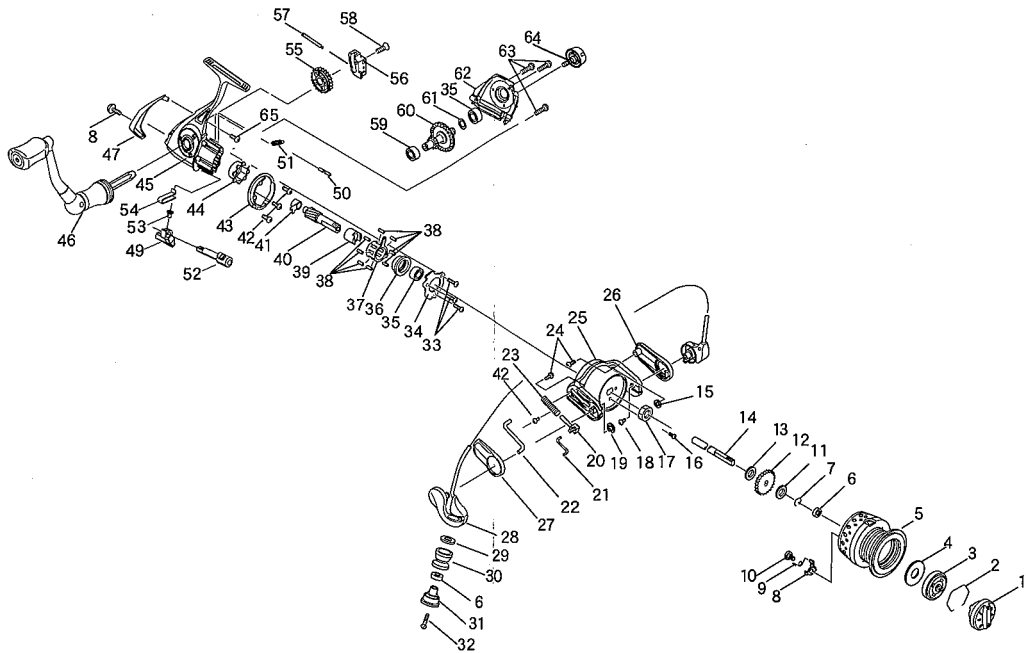

EXPLODED VIEW

PROTARGET 1000/2000

PARTS LIST

NO.	PARTS NO.	PARTS NAME	NO.	PARTS NO.	PARTS NAME	NO.	PARTS NO.	PARTS NAME
1	0232198	DRAG KNOB ASSY.	24	20400	SCREW	48	20056D	SCREW
2	42081	STOPPER SPRING	25	05262	ROTOR	49	152111	ANTI-REVERSE LEVER
3	0268514A	CLICK PLATE ASSY.	26	41530	COVER B	50	23349	SPRING PIN
4	26439	DRAG WASHER	27	41529	COVER A	51	67107	ONE WAY CLUTCH SPRING
5	062549DB	SPOOL ASSY.(1000)	28	0229358	BAIL ARM ASSY.	52	8405-01-28	ANTI-REVERSE CAM
	062550DB	SPOOL ASSY.(2000)	29	27704	WASHER	53	8405-LD-01	SCREW
6	38248	BALL BEARING	30	25096	ROLLER	54	8406-01-26	ANTI-REVERSE SPRING
7	42077	STOPPER RING	31	68518	ROLLER HOLDER	55	10474	BULL GEAR
8	33327	CLICK CLAW	32	20633	SCREW	56	11157	OSCILLATOR
9	67108	CLICK CLAW SPRING	33	20610	SCREW	57	34034	OSCILLATOR GUIDE SHAFT
10	21157	CLICK CLAW SCREW	34	30162	BEARING SUPPORT	58	20383A	SCREW
11	27453B	CLICK WASHER	35	38049	BALL BEARING	59	38059	BALL BEARING
12	13119	CLICK	36	17435	BALL BEARING COLLAR	60	08279	MAIN GEAR
13	27694	SPOOL WASHER	37	68517	HOLDER	61	27290A	WASHER
14	34030	SHAFT	38	25089	ROLLER	62	02042111	SIDE PLATE
15	27688	WASHER	39	17413	INNER RING	63	20559	SCREW
16	20635	SCREW	40	09332	PINION GEAR	64	0219822	HANDLE CAP ASSY.
17	18035	HEXAGON NUT	41	16358	BUSH	65	209045	SCREW
18	20634	SCREW	42	20637	SCREW			
19	42021	STOPPER RING	43	8405-01-30	KICK CAM			
20	68513	SLIDER	44	68449	OUTER RING			
21	68519	LINK	45	02032111	MAIN BODY ASSY.			
22	15682	KICK LEVER	46	0207390	HANDLE ASSY.			
23	67077	DEAD POINT SPRING	47	412111	PROTECTOR			