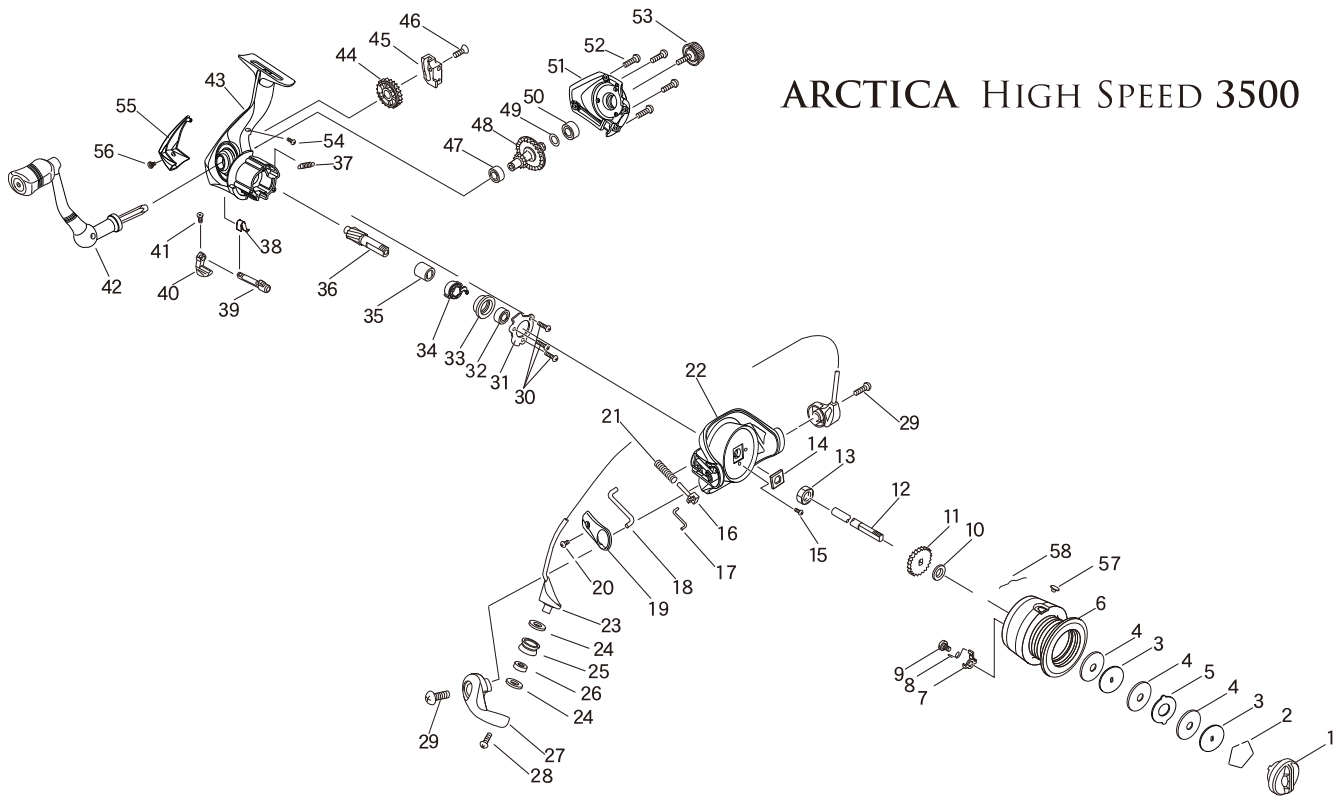

EXPLODED VIEW

ARCTICA HIGH SPEED 3500

PARTS LIST

No.	PART NAME	PART NO.	No.	PART NAME	PART NO.
1	Drag Knob Assembly	02322120	30	Screw	20629
2	Stopper Spring	422001	31	Bearing Support	302029
3	Drag Washer	262008	32	Ball Bearing	38049
4	Drag Washer	262001	33	Ball Bearing Collar	172010
5	Drag Washer	262007	34	One Way Clutch Assembly	024407
6	Spool Assembly	02062348	35	Inner Ring	17413
7	Click Claw	33327	36	Pinion Gear	092002
8	Click Claw Spring	67108	37	One Way Clutch Spring	672107
9	Click Claw Screw	202001	38	Anti-Reverse Spring	9406-01-26
10	Click Washer	27453B	39	Anti-Reverse Cam	8425-08-02
11	Click	132013	40	Anti-Reverse Lever	152120
12	Shaft	342168	41	Screw	8405-LD-01
13	Nut	18035	42	Handle Assembly	02072002
14	Nut Washer	302001	43	Main Body Assembly	02032136
15	Screw	20662	44	Bull Gear	10488
16	Slider	68513	45	Oscillator	9426-01-09
17	Link	68471	46	Screw	20383AB
18	Kick Lever	9426-02-07	47	Ball Bearing	38059
19	Cover A	412152	48	Main Gear	9426-01-07
20	Screw	20629	49	Washer	27290A
21	Dead Point Spring	67145	50	Ball Bearing	38049
22	Rotor	052130	51	Side Plate Assembly	02042134
23	Bail Arm Assembly	02052130	52	Screw	8406-LD-01
24	Washer	27704	53	Handle Cap	192106
25	Line Roller	25099	54	Screw	20546
26	Ball Bearing	38248	55	Back Cover	412189
27	Bail Arm Lever	152119	56	Screw	5406-01-05
28	Screw	21165	57	Line Clip	582102
29	Screw	20663	58	Spring	672110